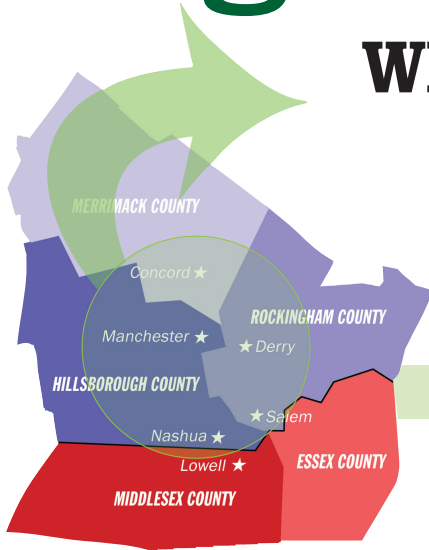

with Hippo's 25 mile reach

Hippo reaches 1 in 3 people within a 25 mile radius of Manchester, a 30% penetration.

READERSHIP PROFILE

AGE

41 :: Median age of reader
74% :: 25-54

GENDER

55% :: Women
45% :: Men

Hippo's Geographic Reach of 30%
+
Hippo's active and affluent audience
=
The right place to advertise
(and a great return on your ad dollar)